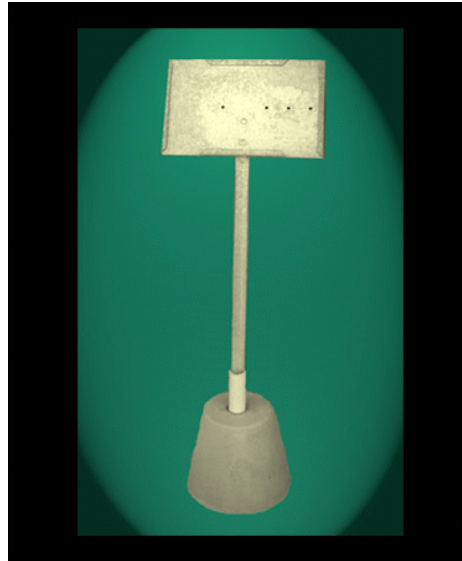

#9308

17" Dia.

*Sand Dollar Stone*

#9307

17" Dia.

*Fireman/EMS Stone*

#9321

18" Square

*Texas Seal Stone*

#9322

17" Dia.

*Welcome Rock*

#2903

H 7 X W 9

*Well Head Cover*

#9104

*H X W*

*Sign Holder ( Metal sign not included)*

#9320

*H 9 X W 6*

*Large Fountain Pool*

#9317

*H 12 X W 56*

*Fountain Pool*