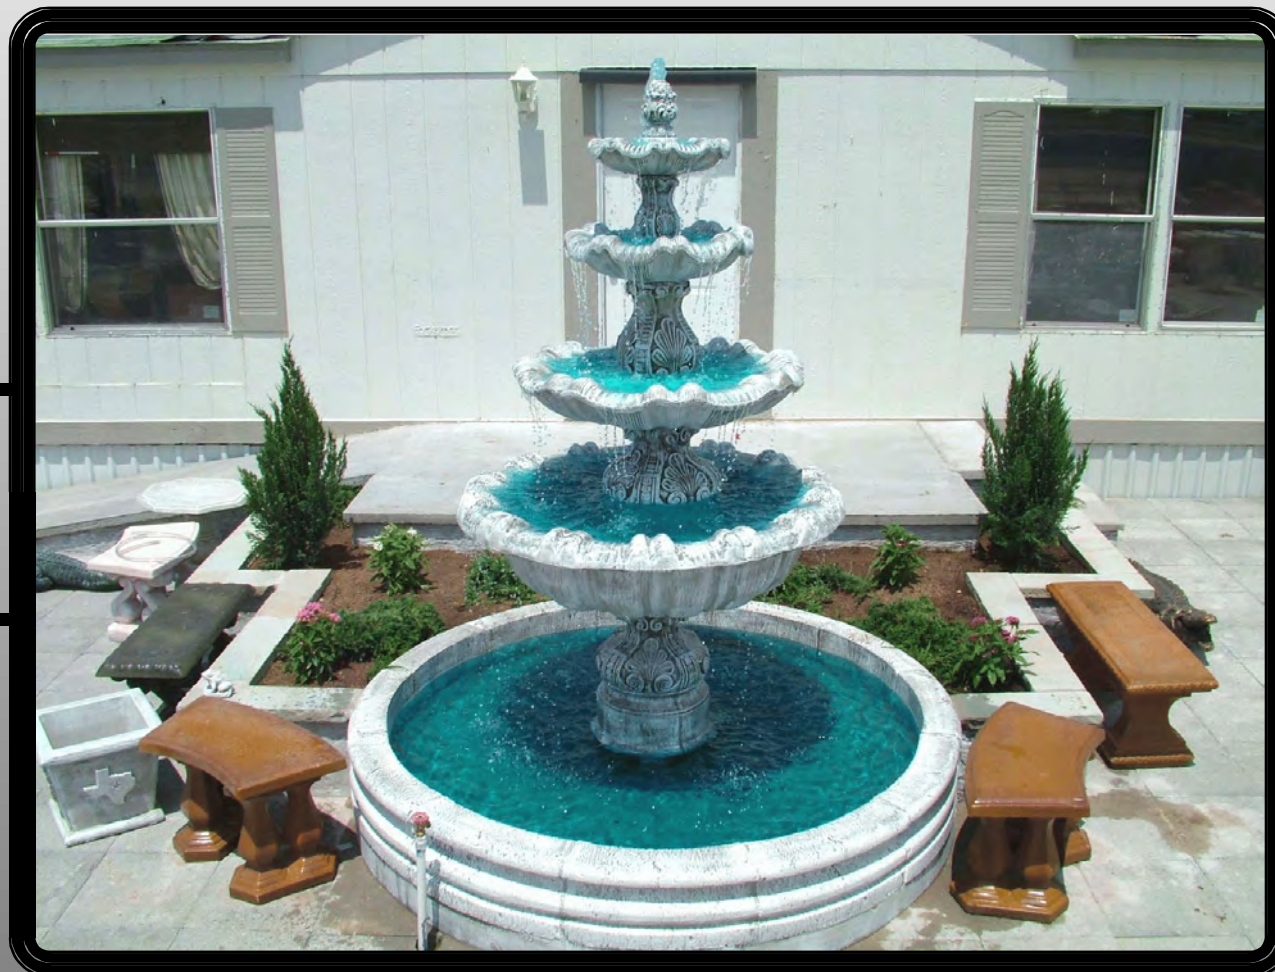

## *#9316 Pool Surround*

*(12 Pcs = 7'1" Outside)  
Each H 11 X L 20 X D 6*

*Air Force Stone*

#9311

17" Dia.

*Marine Stone*

#9312

17" Dia.