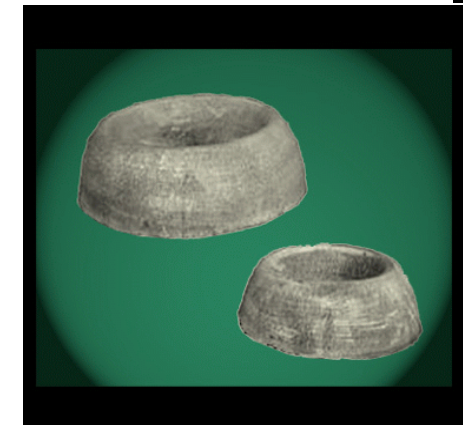

*H X W*

*Sign Holder ( Metal sign not included)*

#9320

*H 9 X W 6*

*Large Fountain Pool*

#9317

*H 12 X W 56*

*Fountain Pool*

#9300

*H 9 X W 47*

*Artichoke Finial*

#1164

*H 21 X W 9*

*#2985 Gazing Globe Adapter*

*Lg. Dog Dish*

#9309 H 6 X W 15